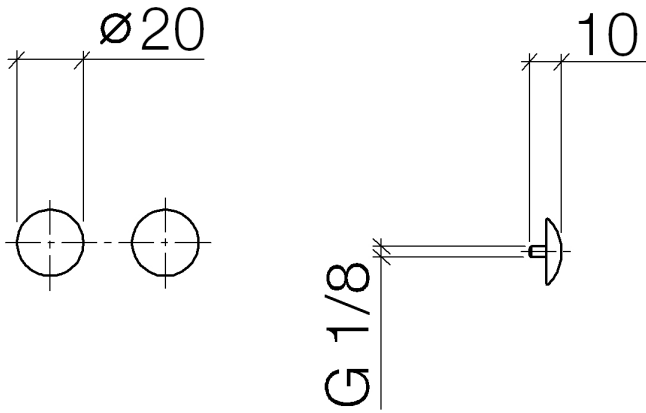

Decorative caps for Perfecto - Platinum

IMO

12 801 970

• 1 pair

Including retaining screws available under order no. 12 800 970-FF

Fits: IMO, LULU, MADISON, MEM, TARA, CL.1, LISSÉ, VAIA, META, CYO

	Platinum	12 801 970-08
	Chrome	12 801 970-00
	Brushed Platinum	12 801 970-06
	Durabrand (23kt Gold)	12 801 970-09
	Dark Chrome	12 801 970-19
	Light Gold	12 801 970-26
	Brushed Light Gold	12 801 970-27
	Brushed Durabrand (23kt Gold)	12 801 970-28
	Matte Black	12 801 970-33
	Brushed Bronze	12 801 970-42
	Brushed Champagne (22kt Gold)	12 801 970-46
	Champagne (22kt Gold)	12 801 970-47
	Brushed Chrome	12 801 970-93
	Brushed Dark Platinum	12 801 970-99

12 801 970

12 801 970

Parts for other
finishes can be found
here: [Chrome](#)

Spare parts list

No.	Item Number	Name	Quantity used	Delivery time
1	09 30 30 060-08	screw	2	60